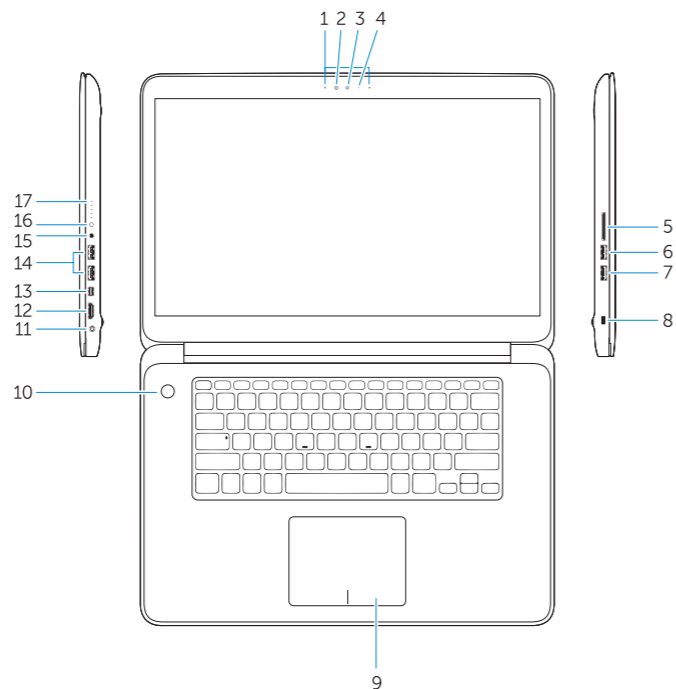

Features

Fitur | Funciones | الميزات

1. microphones
2. ambient-light sensor
3. camera
4. camera-status light
5. memory card reader
6. USB 3.0 connector with PowerShare
7. USB 2.0 connector with PowerShare
8. Noble security slot
9. touchpad
10. power button
11. power connector